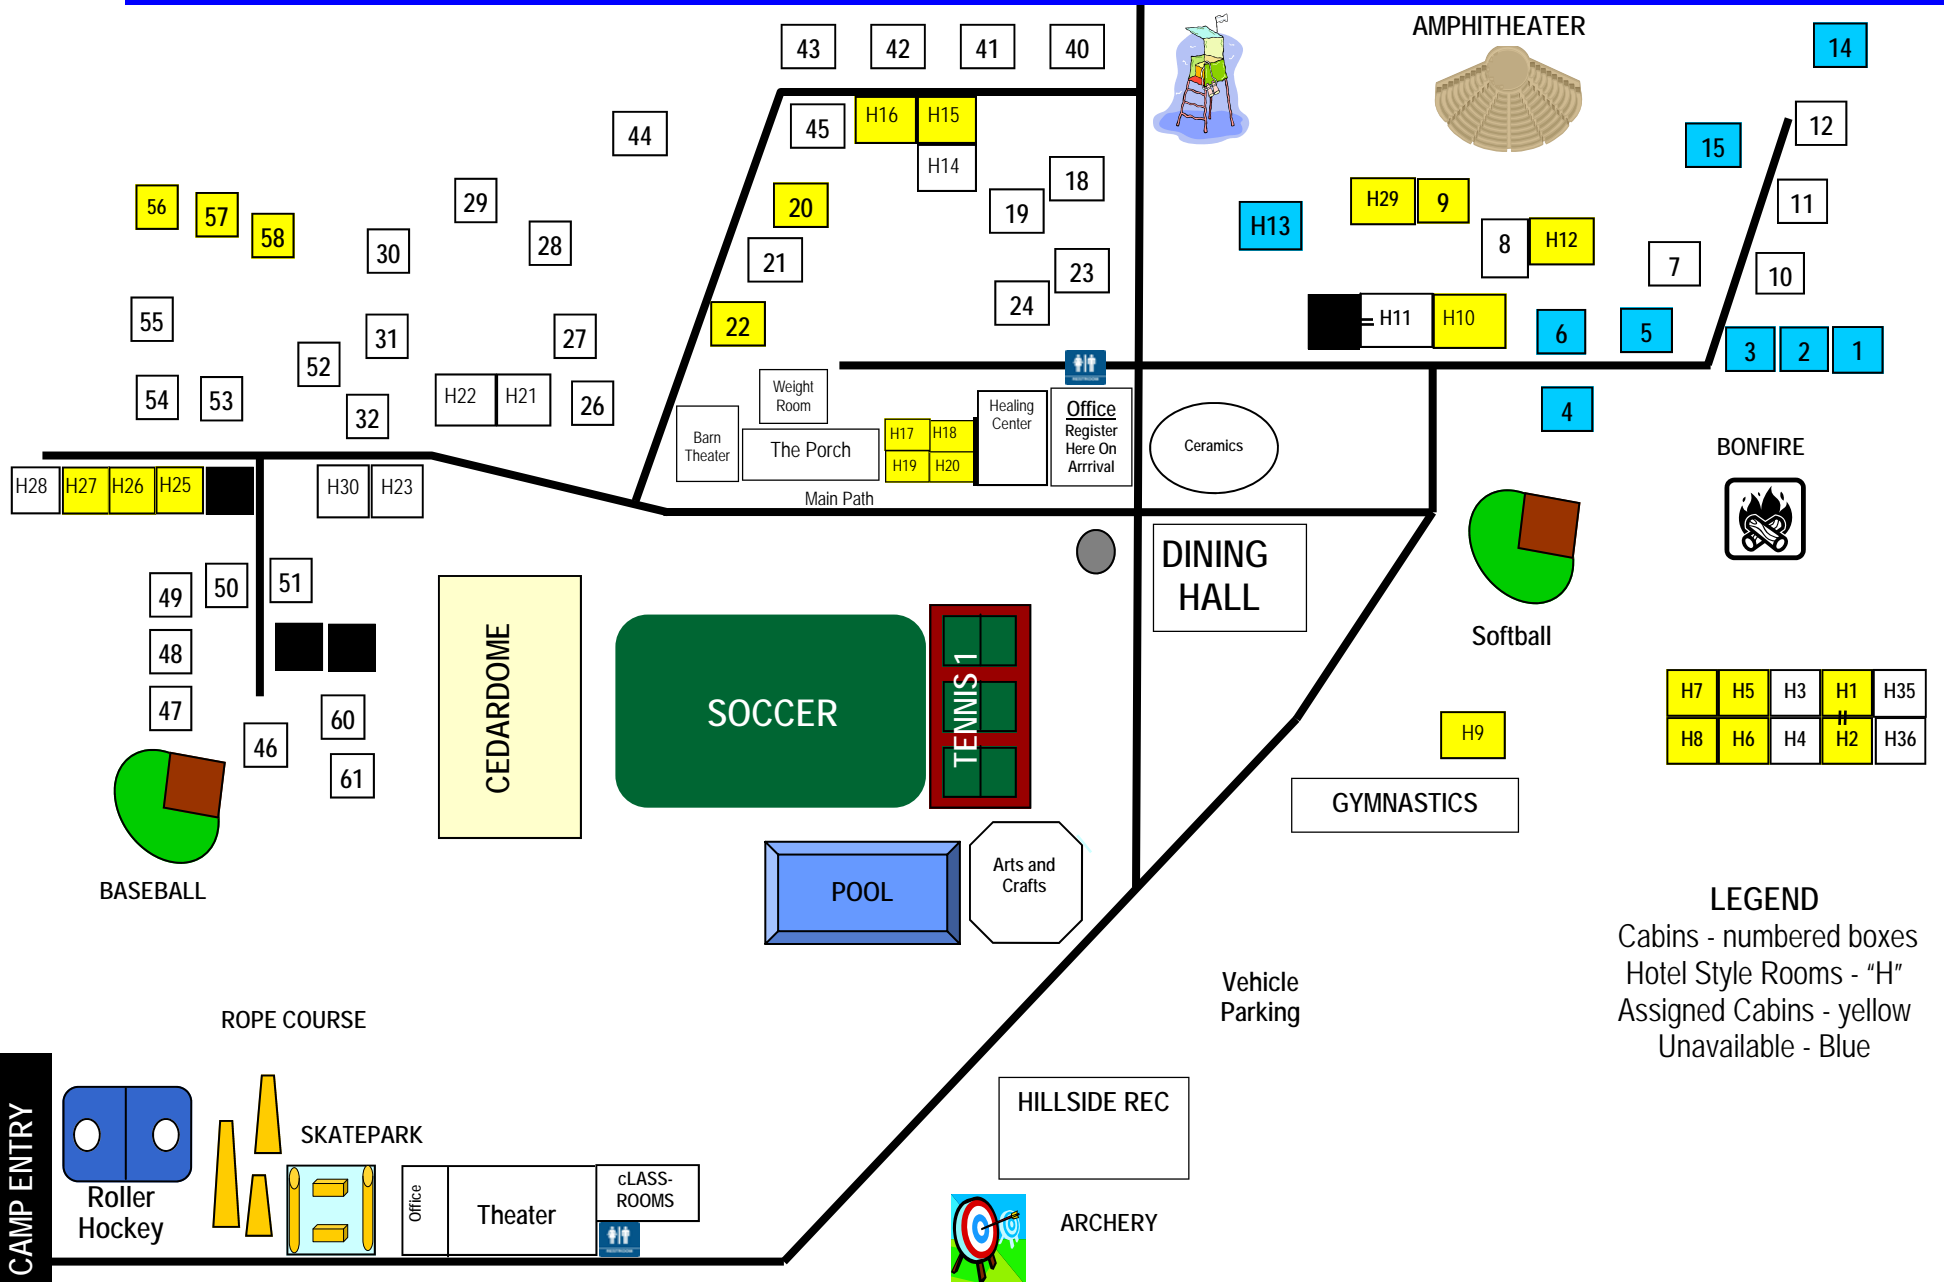

# CAMP SUIGETSU

## LAKEFRONT

**LEGEND**  
 Cabins - numbered boxes  
 Hotel Style Rooms - "H"  
 Assigned Cabins - yellow  
 Unavailable - Blue

CAMP ENTRY

ARCHERY

HILLSIDE REC

Vehicle Parking

GYMNASTICS

Softball

DINING HALL

SOCCER

CEDARDOME

BASEBALL

BONFIRE

AMPHITHEATER

Barn Theater  
 Weight Room  
 The Porch  
 Main Path  
 H17 H18  
 H19 H20  
 Healing Center  
 Office Register Here On Arrival

H28 H27 H26 H25

24

21

22

20

29

28

30

31